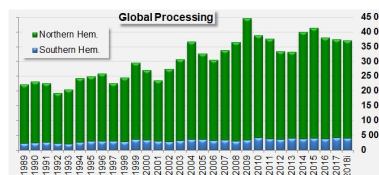

Reconfiguration of Conserves France

Conserves France consolidates headquarters at its Tarascon processing site.

LER MAIS

Southern Italy: production is being threatened by drought

In southern Italy, increasing attention has been paid in recent weeks to the sky and to the Occhito sul Fortore damn, a strategic reservoir for Italian agriculture, located at the border between Apulia and Molise.

LER MAIS

WPTC 2018 global estimate currently stands at 37.1 million metric tonnes

The global WPTC preliminary estimate for 2018 currently stands at 37.1 million metric tonnes, 2% under the 37.8 million tonnes 2017 final production.